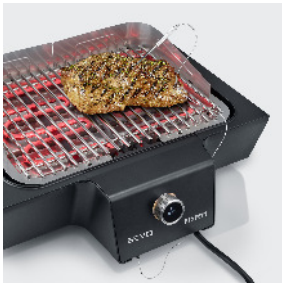

SEVO

PG 8105 SEVO GS

- **Boost Zone – 500 °C for perfect brandings. Double-heating technology for maximum power**
- **Guaranteed success thanks to precise temperature settings in the digital OLED display (80–300 °C) & integral core thermometer (10–300 °C)**
- **SafeTouch housing eliminates the danger of burns on all surfaces**
- **Rapid grill-start: from 0 to 500 °C in just 10 minutes**

500 °C BOOST ZONE

OLED DISPLAY &
2 THERMOMETERS

SAFE TOUCH

QUICK START

Many removable parts allow easy cleaning

BoostZone: Double-heating technology for maximum power

Separated stainless steel grill rack for best performance and easy-cleaning (Ø7mm)

Water in reflection tray: for easy cleaning, against smoke and odour.

With integrated timer & grill thermometer

Guaranteed success thanks to precise temperature settings in the digital OLED display

For friends of technology:

- Colour: black / silver
- Dimensions of the grill rack: 41,5 cm x 31,5 cm (ca. 1300 cm²)
- Power cord: 2,00 m
- Safety microswitch, heating element automatically switches off when removed
- LED light for status display (standby = blue, <320 ° C = orange, > 320 - 500 ° C = red)
- Temperature range: 80°C – 500°C, in 10° increments
- Measuring range of the grill thermometer: 10°C to 300°C in 1° increments
- Dimensions side tables: 46 x 25 cm
- Dimensions storage tray: 67 x 41 cm
- Dimensions without stand: width 57 cm, height 24 cm, depth 54 cm
- Dimensions with stand: width 125 cm, height 108 cm, depth 63 cm
- Working height: 100cm